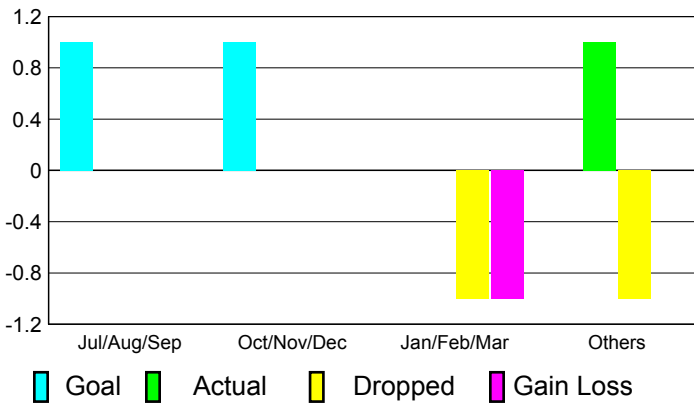

2010-2011 GMT Reports for District (or Undistricted) **District 333 A**

GMT: **Shinobu Goto**

Location: **JAPAN**

GMT CA: **5**

CLUBS

**Club Results
2010-2011**

**Clubs
2009-2010**

Month	New Club Goal	Actual New Clubs	Actual Dropped Clubs	Gain/Loss of Clubs	Gain/Loss of Clubs
Jul/Aug/Sep	1	0	0	0	0
Oct/Nov/Dec	1	0	0	0	0
Jan/Feb/Mar	0	0	-1	-1	0
Apr/May/Jun	0	1	-1	0	0
Totals	2	1	-2	-1	0

Club Results 2010-2011

Goal, New, Dropped, Gain/Loss

Comparison of Club Gain/Loss

Current Year Compared to the Previous Year

YTD Status Quo Clubs 2010-2011

Status Quo Clubs Compared to Status Quo Members

MEMBERSHIP