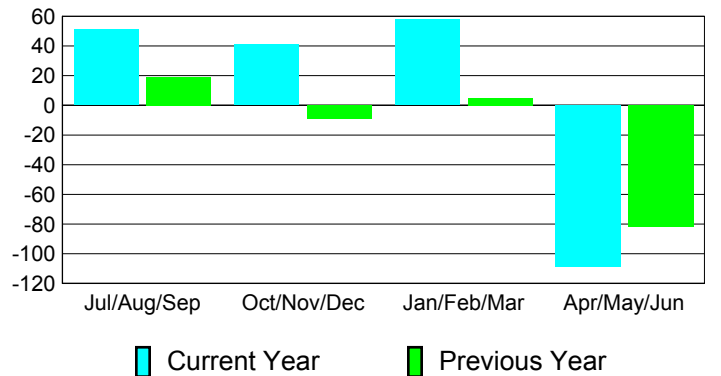

**Membership Results
2010-2011**

**Membership
2009-2010**

Month	Net Memb Goal	Actual New Memb	Actual Dropped Memb	Gain/Loss of Memb	Gain/Loss of Memb
Jul/Aug/Sep	54	110	-59	51	19
Oct/Nov/Dec	35	108	-67	41	-9
Jan/Feb/Mar	21	104	-46	58	5
Apr/May/Jun	13	58	-167	-109	-82
Totals	123	380	-339	41	-67

Membership Results 2010-2011

Goal, New, Dropped, Gain/Loss

Comparison of Membership Gain/Loss

Current Year Compared to the Previous Year

Gender Comparison 2010-2011

Jul/Aug/Sep

Oct/Nov/Dec

Jan/Feb/Mar